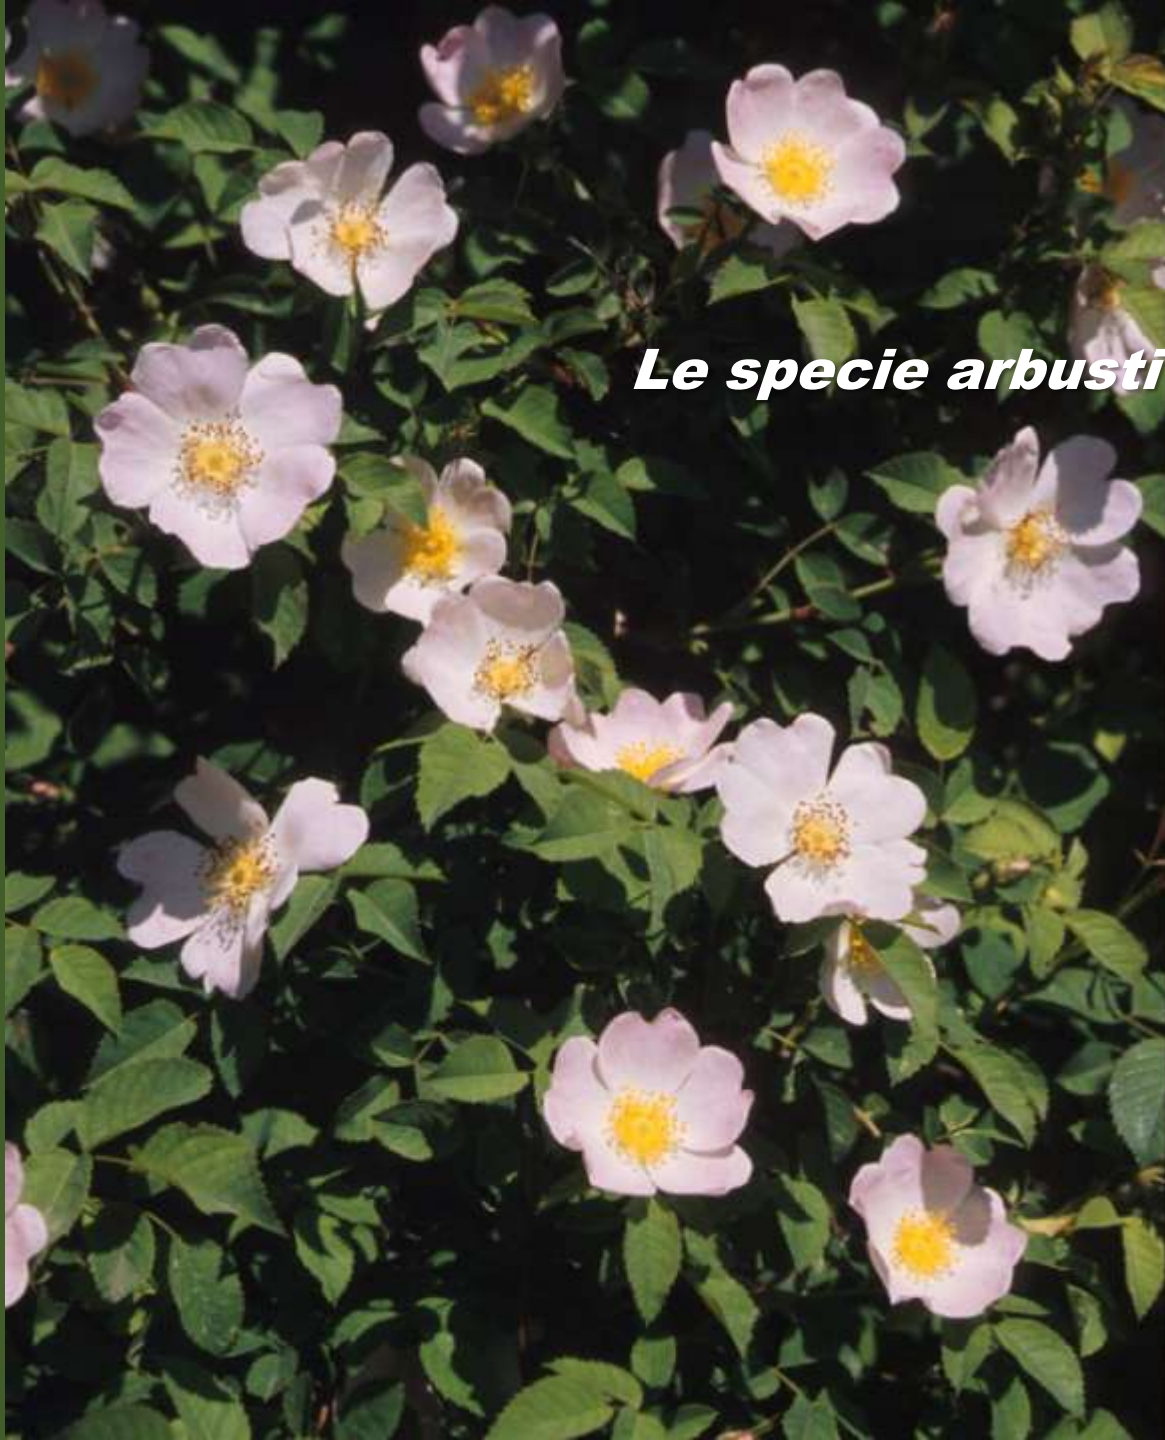

Le specie arbustive spontanee

***Ricchezza floristica
(Rosa canina)***